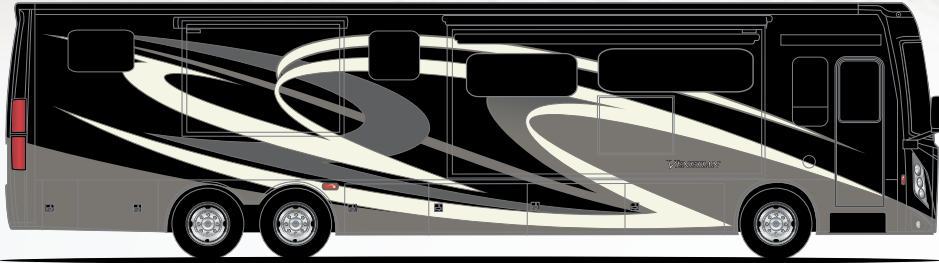

VENETIAN®

ARROWHEAD